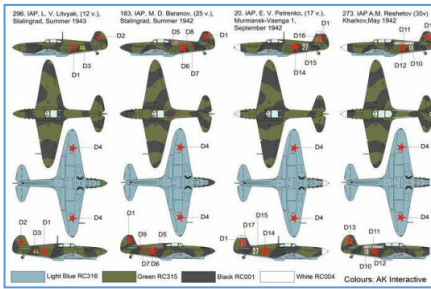

ブレンガン(インジェクション)

参考予定上代

BRP72041	ヤコブレフ ヤクー1 エース	1:72	¥2,300