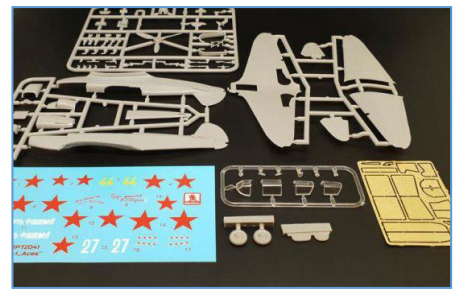

ブレンガン(インジェクション)

参考予定上代

BRP72041	ヤコブレフ ヤクー1 エース	1:72	¥2,300