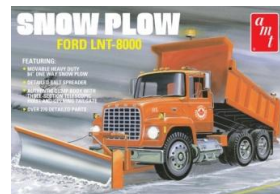

*ご注文分のみのお荷となります。(受注発注品です)

*参考予定上代は税抜表記となっており、入荷時期により金額が変更になる場合がございます。

*現地生産の都合及び在庫状況により、未入荷となる場合もございます。