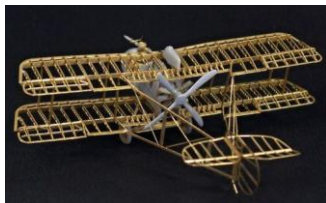

7月 新製品案内 E

* 〆切り : 7月 19日(金)

8月上旬~入荷予定

BRENGUN

		スケール	参考予定上代
BRS48003	AGM-109 TOMAHAWK--Resin kit with PE parts and decals of	1:48	¥4,000
BRS144018	Airco DH-2 stripdown--PE/resin kit of WW1 british fighter	1:144	¥3,300
BRL48051	Focke-Wulf Fw 190 A5 detail set (EDUARD)--PE/resin parts fo	1:48	¥1,900
BRL144078	Little Boy - A bomb--PE and resin kit for Fujimy/Academy kit	1:144	¥1,300
BRL144079	Fat Man - A bomb--PE and resin kit for Fujimy/Academy kit	1:144	¥1,300
BRL144080	Japanese pilot WWII /(two pieces)--resin figures (two pieces)	1:144	¥1,000
BRL144081	German pilot WWII (two pieces)--resin figures (two pieces)	1:144	¥1,000
BRL72053	P-38 Lightning (RS Models)-- PE parts for RS kit	1:72	¥1,500
BRL72054	Wasserfall base (BrenGUN kit)--casted base ground for BrenGUN	1:72	¥1,200
BRL72055	Mig 21 SM/SMT (RV RVMP72030)--PE parts for RV kit	1:72	¥1,500
BRL72056	LF-107 Lunak glider (Admiral kit)--PE part for Admiral/AZ kit	1:72	¥900
BRL72057	Typhoon Ib (Airfix)--PE parts for Airfix kit	1:72	¥1,200
BRL32005	Turnbuckles WWI--PE set for WW1 aircrafts (universal)	1:32	¥900
BRL32006	Cowling fasteners WWI (50pcs)--PE set for WW1 aircrafts (univ	1:32	¥900
BRL32007	US-Bomb racks--PE set for external US bomb racks 3pcs (univ	1:32	¥800
BRL32008	British walkboard--PE set of U.K. walkboards WW2 (universal)	1:32	¥1,000
BRL32009	British wheel chock + ladder--PE/resin set (universal)	1:32	¥1,200